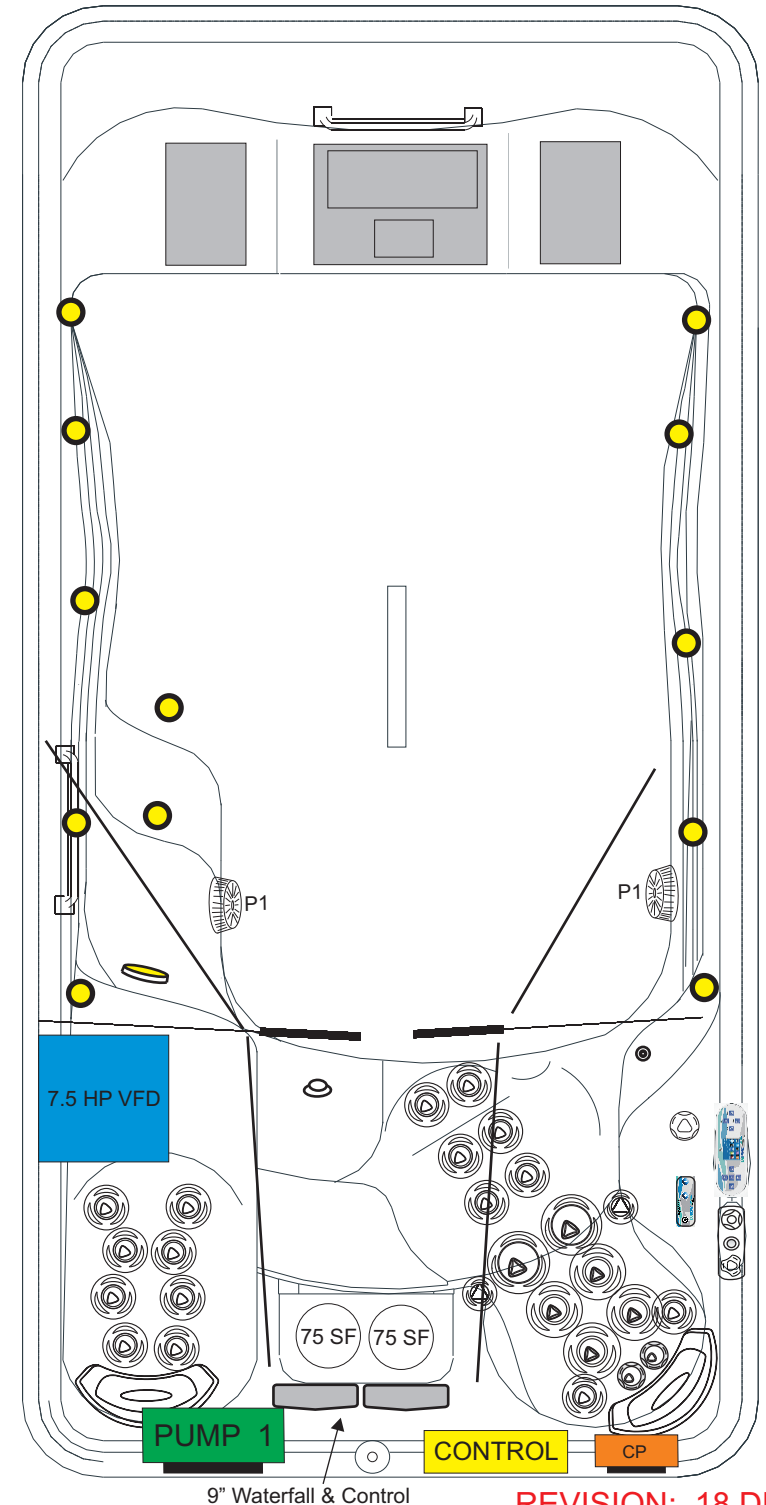

## 2015 PowerPlus EP-16 Propeller Swim + Hydrotherapy Option 26 Jets

DIMENSIONS	192" x 91" x 60"(487 x 231 x 152 cm)
TOPSIDE	TP800, AX10-Jet 1
CONTROL	MBP501
PUMP 1	6.0 BHP(3.0 HP) 1SPD 230 V
SWIM	7.5 HP VFD
HEATER	5.5(3.0) kW
CIRC SYSTEM	0.25 HP HI-FLO 230 V
9" WATERFALL (2)	STANDARD
KINGWOOD CABINET	STANDARD
18" GRAB RAIL (2)	STANDARD
FULL FOAM	STANDARD
METAL FRAME	STANDARD
O3/CRYSTAL PROPURE/AOP	OPTIONAL
STEREO SYSTEM	OPTIONAL
DYNABRITE MAX LED	OPTIONAL
AQUATIC TRAINING SYSTEM	OPTIONAL

03-3501-52  
C-HELIX ROTO 5", SS  2

03-3401-52  
C- HELIX ROTO 4.5", SS  4

03-3301-52  
C-HELIX ROTO 3", SS  16

03-3201-52  
C-HELIX 2.75", SS  2

03-3204-52  
2" HELIX DIRECT, SS  2

TOTAL JETS 26

05-0039-48  
VGB SUCTION 2.5"  2

03-0002-52  
FLOOR SWEEPER JET  1

02-0010-32  
OZONE JET  1

LIGHT LENS 5"

REVISION: 18 DEC 14